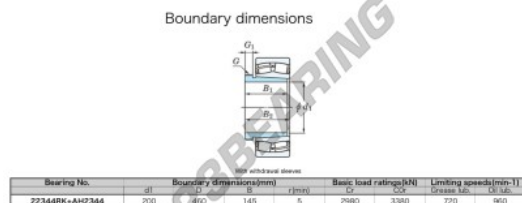

## Spherical roller bearing

## PRODUCT FEATURES

Brand	JTEKT
N° Ean13	3616060794178
Inside diameter	200 mm
Outside diameter	460 mm
Thickness	145 mm
Limiting speed	720 rpm
Dynamic load	2980 kN
Static load	3380 kN
Packaging	1

[contact@123bearing.ie](mailto:contact@123bearing.ie)