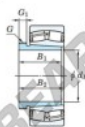

Spherical roller bearing

22340RK-AH3240-JTEKT - 22340RK-AH3240-JTEKT

https://www.123bearing.ie/bearing-housing/roller-bearing/spherical/22340rk-ah3240-jtekt

Boundary dimensions

PRODUCT FEATURES

Brand	JTEKT
N° Ean13	3616060794000
Inside diameter	190 mm
Outside diameter	420 mm
Thickness	138 mm
Limiting speed	830 rpm
Dynamic load	2510 kN
Static load	2750 kN
Packaging	1

contact@123bearing.ie

+33 359 36 04 90

CRT4 de Lesquin 60 Rue Du Haut De Sainghin 59273 Fretin FRANCE