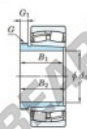

Spherical roller bearing 22218RZK-AHX318-JTEKT - 22218RZK-AHX318-JTEKT

<https://www.123bearing.ie/bearing-housing/roller-bearing/spherical/22218rzk-ahx318-jtekt>

Boundary dimensions

PRODUCT FEATURES

Brand	JTEKT
N° Ean13	3616060793140
Inside diameter	85 mm
Outside diameter	160 mm
Thickness	40 mm
Limiting speed	2900 rpm
Dynamic load	372 kN
Static load	381 kN
Packaging	1

contact@123bearing.ie

+33 359 36 04 90

CRT4 de Lesquin 60 Rue Du Haut De Sainghin 59273 Fretin FRANCE