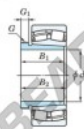

Spherical roller bearing

21314RZK-AH314-JTEKT - 21314RZK-AH314-JTEKT

https://www.123bearing.ie/bearing-housing/roller-bearing/spherical/21314rzk-ah314-jtekt

Boundary dimensions

Bearing No.	Boundary dimensions(mm)				Basic load ratings(kN)		Limiting speeds(rpm)-II	
	d1	d2	B	T	C	C0	Cr	Ca
21314RZK-AH314	65	150	35	2.1	268	260	3300	4400

PRODUCT FEATURES

Brand	JTEKT
N° Ean13	3616060793034
Inside diameter	65 mm
Outside diameter	150 mm
Thickness	35 mm
Limiting speed	3300 rpm
Dynamic load	268 kN
Static load	260 kN
Packaging	1

contact@123bearing.ie