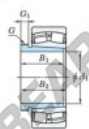

Spherical roller bearing

22209RZK-AH309-JTEKT - 22209RZK-AH309-JTEKT

https://www.123bearing.ie/bearing-housing/roller-bearing/spherical/22209rzk-ah309-jtekt

Boundary dimensions

Bearing No.	Boundary dimensions(mm)				Basic load ratings(kN)		Limiting speeds(rpm)	
	d	D	B	T	C ₁₀	C ₉₀	n ₁₀	n ₉₀
22209RZK-AH309	40	85	23	1.1	119	110	5800	7700

PRODUCT FEATURES

Brand	JTEKT
N° Ean13	3616060792884
Inside diameter	40 mm
Outside diameter	85 mm
Thickness	23 mm
Limiting speed	5800 rpm
Dynamic load	119 kN
Static load	110 kN
Packaging	1

contact@123bearing.ie