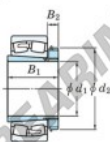

Spherical roller bearing 23296RK-H3296-JTEKT - 23296RK-H3296-JTEKT

<https://www.123bearing.ie/bearing-housing/roller-bearing/spherical/23296rk-h3296-jtekt>

Boundary dimensions

PRODUCT FEATURES

Brand	JTEKT
N° Ean13	3616060792754
Inside diameter	450 mm
Outside diameter	870 mm
Thickness	310 mm
Limiting speed	250 rpm
Dynamic load	10500 kN
Static load	15100 kN
Packaging	1

contact@123bearing.ie

+33 359 36 04 90

CRT4 de Lesquin 60 Rue Du Haut De Sainghin 59273 Fretin FRANCE