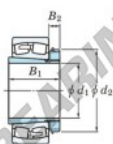

## Spherical roller bearing 23096RK-H3096-JTEKT - 23096RK-H3096-JTEKT

<https://www.123bearing.ie/bearing-housing/roller-bearing/spherical/23096rk-h3096-jtekt>

Boundary dimensions

Bearing No.	Boundary dimensions (mm)				Basic load ratings (kN)		Limiting speeds (min <sup>-1</sup> )	
	d1	B	B	b	C0	C0*	Crate Lub.	Oil Lub.
23096RK-H3096	450	700	165	6	4190	7540	320	430

## PRODUCT FEATURES

Brand	JTEKT
N° Ean13	3616060792716
Inside diameter	450 mm
Outside diameter	700 mm
Thickness	165 mm
Limiting speed	320 rpm
Dynamic load	4190 kN
Static load	7540 kN
Packaging	1

[contact@123bearing.ie](mailto:contact@123bearing.ie)