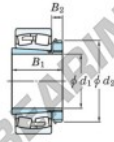

Spherical roller bearing 23996RK-H3996-JTEKT - 23996RK-H3996-JTEKT

<https://www.123bearing.ie/bearing-housing/roller-bearing/spherical/23996rk-h3996-jtekt>

Boundary dimensions

Bearing No.	Boundary dimensions (mm)				Basic load ratings (kN)		Limiting speeds (min ⁻¹)	
	d1	d2	B	rim	C _r	C _{0r}	Grease lub.	Oil lub.
23996RK-H3996	450	650	128	5	3290	6130	350	460

PRODUCT FEATURES

Brand	JTEKT
N° Ean13	3616060792709
Inside diameter	450 mm
Outside diameter	650 mm
Thickness	128 mm
Limiting speed	350 rpm
Dynamic load	3290 kN
Static load	6130 kN
Packaging	1

contact@123bearing.ie