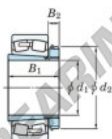

## Spherical roller bearing 23088RHAK-H3088-JTEKT - 23088RHAK-H3088-JTEKT

<https://www.123bearing.ie/bearing-housing/roller-bearing/spherical/23088rhak-h3088-jtekt>

Boundary dimensions

Bearing No.	Boundary dimensions (mm)				Basic load ratings (kN)		Limiting speeds (min <sup>-1</sup> )	
	d1	d2	B	r/min	Cr	Cor	Grease lub.	Oil lub.
23088RHAK-H3088	410	650	157	6	4230	6910	370	490

## PRODUCT FEATURES

Brand	JTEKT
N° Ean13	3616060792556
Inside diameter	410 mm
Outside diameter	650 mm
Thickness	157 mm
Limiting speed	370 rpm
Dynamic load	230 kN
Static load	6910 kN
Packaging	1

[contact@123bearing.ie](mailto:contact@123bearing.ie)