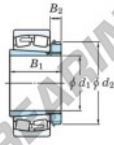

Spherical roller bearing 23284RK-H3284-JTEKT - 23284RK-H3284-JTEKT

<https://www.123bearing.ie/bearing-housing/roller-bearing/spherical/23284rk-h3284-jtekt>

Boundary dimensions

Bearing No.	Boundary dimensions (mm)				Basic load ratings (kN)		Limiting speeds (min ⁻¹)	
	d1	D	B	r (mm)	Cr	C0r	Grease lub.	Oil lub.
23284RK-H3284	400	760	272	7.5	8130	11500	320	430

PRODUCT FEATURES

Brand	JTEKT
N° Ean13	3616060792518
Inside diameter	400 mm
Outside diameter	760 mm
Thickness	272 mm
Limiting speed	320 rpm
Dynamic load	8130 kN
Static load	11500 kN
Packaging	1

contact@123bearing.ie