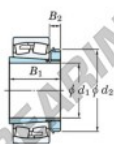

Spherical roller bearing 23276RK-H3276-JTEKT - 23276RK-H3276-JTEKT

<https://www.123bearing.ie/bearing-housing/roller-bearing/spherical/23276rk-h3276-jtekt>

Boundary dimensions

Bearing No.	Boundary dimensions (mm)			Basic load ratings (kN)	Limiting speeds (min ⁻¹)	
	d1	d2	B		Cr	CDr
23276RK-H3276	360	680	240	6510	9500	380 / 500

PRODUCT FEATURES

Brand	JTEKT
N° Ean13	3616060792365
Inside diameter	360 mm
Outside diameter	680 mm
Thickness	240 mm
Limiting speed	380 rpm
Dynamic load	6510 kN
Static load	9500 kN
Packaging	1

contact@123bearing.ie