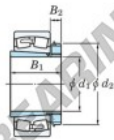

Spherical roller bearing

23160RKK-H3160-JTEKT - 23160RKK-H3160-JTEKT

https://www.123bearing.ie/bearing-housing/roller-bearing/spherical/23160rkk-h3160-jtekt

Boundary dimensions

Bearing No.	Boundary dimensions (mm)				Basic load ratings (kN)		Limiting speeds (min ⁻¹)	
	d1	d2	B	r (mm)	C _r	C _{0r}	Grease lub.	Oil lub.
23160RKK-H3160	280	500	160	5	3450	5030	590	790

PRODUCT FEATURES

Brand	JTEKT
N° Ean13	3616060791955
Inside diameter	280 mm
Outside diameter	500 mm
Thickness	160 mm
Limiting speed	590 rpm
Dynamic load	3450 kN
Static load	5030 kN
Packaging	1

contact@123bearing.ie