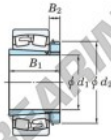

Spherical roller bearing 23960RK-H3960-JTEKT - 23960RK-H3960-JTEKT

<https://www.123bearing.ie/bearing-housing/roller-bearing/spherical/23960rk-h3960-jtekt>

Boundary dimensions

Bearing No.	Boundary dimensions (mm)				Basic load ratings (kN)		Limiting speeds (min ⁻¹)	
	d1	B ₁	B	r (mm)	C _r	C _{0r}	Grease lub.	Oil lub.
23960RK-H3960	280	420	90	3	1610	2610	680	910

PRODUCT FEATURES

Brand	JTEKT
N° Ean13	3616060791900
Inside diameter	280 mm
Outside diameter	420 mm
Thickness	90 mm
Limiting speed	680 rpm
Dynamic load	1610 kN
Static load	2610 kN
Packaging	1

contact@123bearing.ie