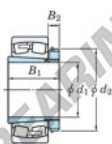

Spherical roller bearing 22356RHAK-H2356-JTEKT - 22356RHAK-H2356-JTEKT

<https://www.123bearing.ie/bearing-housing/roller-bearing/spherical/22356rhak-h2356-jtekt>

Boundary dimensions

Bearing No.	Boundary dimensions (mm)			Basic load ratings (kN)	Limiting speeds (min ⁻¹)	
	d1	D	B		C0	C0*
22356RK-H2356	260	580	175	6	3930	4910

PRODUCT FEATURES

Brand	JTEKT
N° Ean13	3616060791887
Inside diameter	260 mm
Outside diameter	580 mm
Thickness	175 mm
Limiting speed	530 rpm
Dynamic load	4390 kN
Static load	5260 kN
Packaging	1

contact@123bearing.ie