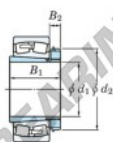

Spherical roller bearing 22348RHAK-H2348-JTEKT - 22348RHAK-H2348-JTEKT

<https://www.123bearing.ie/bearing-housing/roller-bearing/spherical/22348rhak-h2348-jtekt>

Boundary dimensions

| Bearing No. | Boundary dimensions (mm) | | | Basic load ratings (kN) | | Limiting speeds (min ⁻¹) | |
|---------------|--------------------------|-----|-----|-------------------------|-----------------|--------------------------------------|----------|
| | d1 | d2 | B | C _r | C _{0r} | Grease lub. | Oil lub. |
| 22348RH-H2348 | 220 | 500 | 155 | 3360 | 4020 | 650 | 870 |

PRODUCT FEATURES

| | |
|------------------|---------------|
| Brand | JTEKT |
| N° Ean13 | 3616060791658 |
| Inside diameter | 220 mm |
| Outside diameter | 500 mm |
| Thickness | 155 mm |
| Limiting speed | 650 rpm |
| Dynamic load | 3400 kN |
| Static load | 3990 kN |
| Packaging | 1 |