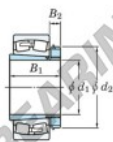

Spherical roller bearing 22348RHAK-H2348-JTEKT - 22348RHAK-H2348-JTEKT

<https://www.123bearing.ie/bearing-housing/roller-bearing/spherical/22348rhak-h2348-jtekt>

Boundary dimensions

Bearing No.	Boundary dimensions (mm)				Basic load ratings (kN)		Limiting speeds (min ⁻¹)	
	d1	d2	B	r (mm)	C _r	C _{0r}	Grease lub.	Oil lub.
22348RH-H2348	220	500	155	5	3360	4020	650	870

PRODUCT FEATURES

Brand	JTEKT
N° Ean13	3616060791658
Inside diameter	220 mm
Outside diameter	500 mm
Thickness	155 mm
Limiting speed	650 rpm
Dynamic load	3400 kN
Static load	3990 kN
Packaging	1

contact@123bearing.ie