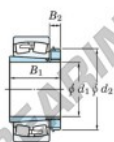

Spherical roller bearing 22348RHAK-H2348-JTEKT - 22348RHAK-H2348-JTEKT

<https://www.123bearing.ie/bearing-housing/roller-bearing/spherical/22348rhak-h2348-jtekt>

Boundary dimensions

Bearing No.	Boundary dimensions (mm)			Basic load ratings (kN)		Limiting speeds (min ⁻¹)	
	d1	B1	B	C _r	C _{0r}	Grease lub.	Oil lub.
22348RHAK-H2348	220	300	155	3360	4020	650	870

PRODUCT FEATURES

Brand	JTEKT
N° Ean13	3616060791658
Inside diameter	220 mm
Outside diameter	500 mm
Thickness	155 mm
Limiting speed	650 rpm
Dynamic load	3400 kN
Static load	3990 kN
Packaging	1

contact@123bearing.ie