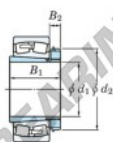

## Spherical roller bearing 22348RHAK-H2348-JTEKT - 22348RHAK-H2348-JTEKT

<https://www.123bearing.ie/bearing-housing/roller-bearing/spherical/22348rhak-h2348-jtekt>

Boundary dimensions

Bearing No.	Boundary dimensions (mm)			Basic load ratings (kN)		Limiting speeds (min <sup>-1</sup> )	
	d1	B1	B	C <sub>r</sub>	C <sub>0r</sub>	Grease lub.	Oil lub.
22348RHAK-H2348	220	300	155	3360	4020	650	870

### PRODUCT FEATURES

Brand	JTEKT
N° Ean13	3616060791658
Inside diameter	220 mm
Outside diameter	500 mm
Thickness	155 mm
Limiting speed	650 rpm
Dynamic load	3400 kN
Static load	3990 kN
Packaging	1

[contact@123bearing.ie](mailto:contact@123bearing.ie)