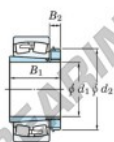

Spherical roller bearing 22348RHAK-H2348-JTEKT - 22348RHAK-H2348-JTEKT

<https://www.123bearing.ie/bearing-housing/roller-bearing/spherical/22348rhak-h2348-jtekt>

Boundary dimensions

Bearing No.	Boundary dimensions (mm)			Basic load ratings (kN)		Limiting speeds (min ⁻¹)	
	d1	d2	B	C _r	C _{0r}	Grease lub.	Oil lub.
22348RHAK-H2348	220	500	155	3360	4020	650	870

PRODUCT FEATURES

Brand	JTEKT
N° Ean13	3616060791658
Inside diameter	220 mm
Outside diameter	500 mm
Thickness	155 mm
Limiting speed	650 rpm
Dynamic load	3400 kN
Static load	3990 kN
Packaging	1

contact@123bearing.ie