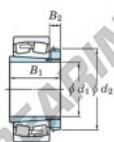

Spherical roller bearing 22348RHAK-H2348-JTEKT - 22348RHAK-H2348-JTEKT

<https://www.123bearing.ie/bearing-housing/roller-bearing/spherical/22348rhak-h2348-jtekt>

Boundary dimensions

| Bearing No. | Boundary dimensions (mm) | | | | Basic load ratings (kN) | | Limiting speeds (min ⁻¹) | |
|-----------------|--------------------------|-----|-----|--------|-------------------------|-----------------|--------------------------------------|----------|
| | d1 | d2 | B | r (mm) | C _r | C _{0r} | Grease lub. | Oil lub. |
| 22348RHAK-H2348 | 220 | 500 | 155 | 5 | 3360 | 4020 | 650 | 870 |

PRODUCT FEATURES

| | |
|------------------|---------------|
| Brand | JTEKT |
| N° Ean13 | 3616060791658 |
| Inside diameter | 220 mm |
| Outside diameter | 500 mm |
| Thickness | 155 mm |
| Limiting speed | 650 rpm |
| Dynamic load | 3400 kN |
| Static load | 3990 kN |
| Packaging | 1 |