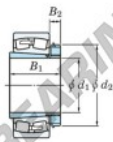

Spherical roller bearing 22348RHAK-H2348-JTEKT - 22348RHAK-H2348-JTEKT

<https://www.123bearing.ie/bearing-housing/roller-bearing/spherical/22348rhak-h2348-jtekt>

Boundary dimensions

Bearing No.	Boundary dimensions (mm)				Basic load ratings (kN)		Limiting speeds (min ⁻¹)	
	d1	d2	B	r (mm)	C _r	C _{0r}	Grease lub.	Oil lub.
22348RHAK-H2348	220	500	155	5	3360	4020	650	870

PRODUCT FEATURES

Brand	JTEKT
N° Ean13	3616060791658
Inside diameter	220 mm
Outside diameter	500 mm
Thickness	155 mm
Limiting speed	650 rpm
Dynamic load	3400 kN
Static load	3990 kN
Packaging	1

contact@123bearing.ie