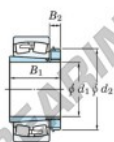

## Spherical roller bearing 22348RHAK-H2348-JTEKT - 22348RHAK-H2348-JTEKT

<https://www.123bearing.ie/bearing-housing/roller-bearing/spherical/22348rhak-h2348-jtekt>

Boundary dimensions

Bearing No.	Boundary dimensions (mm)			Basic load ratings (kN)		Limiting speeds (min <sup>-1</sup> )	
	d1	d2	B	C <sub>r</sub>	C <sub>0r</sub>	Grease lub.	Oil lub.
22348RHAK-H2348	220	500	155	3360	4020	650	870

### PRODUCT FEATURES

Brand	JTEKT
N° Ean13	3616060791658
Inside diameter	220 mm
Outside diameter	500 mm
Thickness	155 mm
Limiting speed	650 rpm
Dynamic load	3400 kN
Static load	3990 kN
Packaging	1

[contact@123bearing.ie](mailto:contact@123bearing.ie)