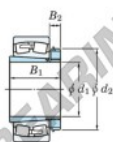

Spherical roller bearing 22348RHAK-H2348-JTEKT - 22348RHAK-H2348-JTEKT

<https://www.123bearing.ie/bearing-housing/roller-bearing/spherical/22348rhak-h2348-jtekt>

Boundary dimensions

Bearing No.	Boundary dimensions (mm)				Basic load ratings (kN)		Limiting speeds (min ⁻¹)	
	d1	d2	B	r (mm)	C _r	C _{0r}	Grease lub.	Oil lub.
22348RH-H2348	220	500	155	5	3360	4020	650	870

PRODUCT FEATURES

Brand	JTEKT
N° Ean13	3616060791658
Inside diameter	220 mm
Outside diameter	500 mm
Thickness	155 mm
Limiting speed	650 rpm
Dynamic load	3400 kN
Static load	3990 kN
Packaging	1

contact@123bearing.ie