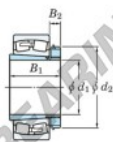

## Spherical roller bearing 22348RHAK-H2348-JTEKT - 22348RHAK-H2348-JTEKT

<https://www.123bearing.ie/bearing-housing/roller-bearing/spherical/22348rhak-h2348-jtekt>

Boundary dimensions

Bearing No.	Boundary dimensions (mm)			Basic load ratings (kN)		Limiting speeds (min <sup>-1</sup> )	
	d1	d2	B	C <sub>r</sub>	C <sub>0r</sub>	Grease lub.	Oil lub.
22348RHAK-H2348	220	500	155	3360	4020	650	870

### PRODUCT FEATURES

Brand	JTEKT
N° Ean13	3616060791658
Inside diameter	220 mm
Outside diameter	500 mm
Thickness	155 mm
Limiting speed	650 rpm
Dynamic load	3400 kN
Static load	3990 kN
Packaging	1

[contact@123bearing.ie](mailto:contact@123bearing.ie)