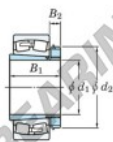

Spherical roller bearing 22348RHAK-H2348-JTEKT - 22348RHAK-H2348-JTEKT

<https://www.123bearing.ie/bearing-housing/roller-bearing/spherical/22348rhak-h2348-jtekt>

Boundary dimensions

Bearing No.	Boundary dimensions (mm)				Basic load ratings (kN)		Limiting speeds (min ⁻¹)	
	d1	d2	B	r (mm)	C _r	C _{0r}	Grease lub.	Oil lub.
22348RHAK-H2348	220	500	155	5	3360	4020	650	870

PRODUCT FEATURES

Brand	JTEKT
N° Ean13	3616060791658
Inside diameter	220 mm
Outside diameter	500 mm
Thickness	155 mm
Limiting speed	650 rpm
Dynamic load	3400 kN
Static load	3990 kN
Packaging	1

contact@123bearing.ie