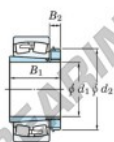

## Spherical roller bearing 22348RHAK-H2348-JTEKT - 22348RHAK-H2348-JTEKT

<https://www.123bearing.ie/bearing-housing/roller-bearing/spherical/22348rhak-h2348-jtekt>

Boundary dimensions

Bearing No.	Boundary dimensions (mm)				Basic load ratings (kN)		Limiting speeds (min <sup>-1</sup> )	
	d1	d2	B	r (mm)	C <sub>r</sub>	C <sub>0r</sub>	Grease lub.	Oil lub.
22348RHAK-H2348	220	500	155	5	3360	4020	650	870

## PRODUCT FEATURES

Brand	JTEKT
N° Ean13	3616060791658
Inside diameter	220 mm
Outside diameter	500 mm
Thickness	155 mm
Limiting speed	650 rpm
Dynamic load	3400 kN
Static load	3990 kN
Packaging	1

[contact@123bearing.ie](mailto:contact@123bearing.ie)