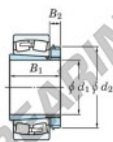

Spherical roller bearing 22348RHAK-H2348-JTEKT - 22348RHAK-H2348-JTEKT

<https://www.123bearing.ie/bearing-housing/roller-bearing/spherical/22348rhak-h2348-jtekt>

Boundary dimensions

Bearing No.	Boundary dimensions (mm)			Basic load ratings (kN)		Limiting speeds (min ⁻¹)	
	d1	d2	B	Cr	Cor	Grease lub.	Oil lub.
22348RHAK-H2348	220	500	155	3360	4020	650	870

PRODUCT FEATURES

Brand	JTEKT
N° Ean13	3616060791658
Inside diameter	220 mm
Outside diameter	500 mm
Thickness	155 mm
Limiting speed	650 rpm
Dynamic load	3400 kN
Static load	3990 kN
Packaging	1

contact@123bearing.ie