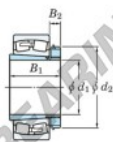

Spherical roller bearing 22348RHAK-H2348-JTEKT - 22348RHAK-H2348-JTEKT

<https://www.123bearing.ie/bearing-housing/roller-bearing/spherical/22348rhak-h2348-jtekt>

Boundary dimensions

Bearing No.	Boundary dimensions (mm)			Basic load ratings (kN)		Limiting speeds (min ⁻¹)	
	d1	d2	B	C _r	C _{0r}	Grease lub.	Oil lub.
22348RHAK-H2348	220	500	155	3360	4020	650	870

PRODUCT FEATURES

Brand	JTEKT
N° Ean13	3616060791658
Inside diameter	220 mm
Outside diameter	500 mm
Thickness	155 mm
Limiting speed	650 rpm
Dynamic load	3400 kN
Static load	3990 kN
Packaging	1

contact@123bearing.ie