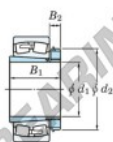

Spherical roller bearing 22348RHAK-H2348-JTEKT - 22348RHAK-H2348-JTEKT

<https://www.123bearing.ie/bearing-housing/roller-bearing/spherical/22348rhak-h2348-jtekt>

Boundary dimensions

Bearing No.	Boundary dimensions (mm)				Basic load ratings (kN)		Limiting speeds (min ⁻¹)	
	d1	d2	B	r (mm)	C _r	C _{0r}	Grease lub.	Oil lub.
22348RHAK-H2348	220	500	155	5	3360	4020	650	870

PRODUCT FEATURES

Brand	JTEKT
N° Ean13	3616060791658
Inside diameter	220 mm
Outside diameter	500 mm
Thickness	155 mm
Limiting speed	650 rpm
Dynamic load	3400 kN
Static load	3990 kN
Packaging	1

contact@123bearing.ie