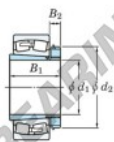

Spherical roller bearing 22348RHAK-H2348-JTEKT - 22348RHAK-H2348-JTEKT

<https://www.123bearing.ie/bearing-housing/roller-bearing/spherical/22348rhak-h2348-jtekt>

Boundary dimensions

Bearing No.	Boundary dimensions (mm)				Basic load ratings (kN)		Limiting speeds (min ⁻¹)	
	d1	d2	B	r (mm)	C _r	C _{0r}	Grease lub.	Oil lub.
22348RHAK-H2348	220	500	155	5	3360	4020	650	870

PRODUCT FEATURES

Brand	JTEKT
N° Ean13	3616060791658
Inside diameter	220 mm
Outside diameter	500 mm
Thickness	155 mm
Limiting speed	650 rpm
Dynamic load	3400 kN
Static load	3990 kN
Packaging	1

contact@123bearing.ie