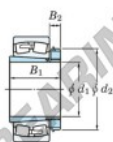

## Spherical roller bearing 22348RHAK-H2348-JTEKT - 22348RHAK-H2348-JTEKT

<https://www.123bearing.ie/bearing-housing/roller-bearing/spherical/22348rhak-h2348-jtekt>

Boundary dimensions

Bearing No.	Boundary dimensions (mm)				Basic load ratings (kN)		Limiting speeds (min <sup>-1</sup> )	
	d1	d2	B	r (mm)	C <sub>r</sub>	C <sub>0r</sub>	Grease lub.	Oil lub.
22348RHAK-H2348	220	500	155	5	3360	4020	650	870

### PRODUCT FEATURES

Brand	JTEKT
N° Ean13	3616060791658
Inside diameter	220 mm
Outside diameter	500 mm
Thickness	155 mm
Limiting speed	650 rpm
Dynamic load	3400 kN
Static load	3990 kN
Packaging	1

[contact@123bearing.ie](mailto:contact@123bearing.ie)