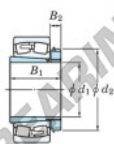

Spherical roller bearing 23048RHAK-H3048-JTEKT - 23048RHAK-H3048-JTEKT

<https://www.123bearing.ie/bearing-housing/roller-bearing/spherical/23048rhak-h3048-jtekt>

Boundary dimensions

Bearing No.	Boundary dimensions (mm)				Basic load ratings (kN)		Limiting speeds (min ⁻¹)	
	d1	D	B	(mm)	C _r	C _{0r}	Grease lub.	Oil lub.
23048RHAK-H3048	220	360	92	3	1470	2180	860	1100

PRODUCT FEATURES

Brand	JTEKT
N° Ean13	3616060791566
Inside diameter	220 mm
Outside diameter	360 mm
Thickness	92 mm
Limiting speed	860 rpm
Dynamic load	1470 kN
Static load	2180 kN
Packaging	1

contact@123bearing.ie