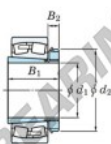

Spherical roller bearing 22238RHAK-H3138-JTEKT - 22238RHAK-H3138-JTEKT

<https://www.123bearing.ie/bearing-housing/roller-bearing/spherical/22238rhak-h3138-jtekt>

Boundary dimensions

Bearing No.	Boundary dimensions (mm)				Basic load ratings (kN)		Limiting speeds (min. 1)	
	d1	B	B2	Cr	CO	Grease lub.	Oil lub.	
22238RHAK-H3138	170	340	92	1420	1770	1000	1300	

PRODUCT FEATURES

Brand	JTEKT
N° Ean13	3616060791290
Inside diameter	170 mm
Outside diameter	340 mm
Thickness	92 mm
Limiting speed	1000 rpm
Dynamic load	1420 kN
Static load	1770 kN
Packaging	1

contact@123bearing.ie