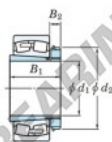

## Spherical roller bearing 23936RK-H3936-JTEKT - 23936RK-H3936-JTEKT

<https://www.123bearing.ie/bearing-housing/roller-bearing/spherical/23936rk-h3936-jtekt>

Boundary dimensions

Bearing No.	Boundary dimensions (mm)				Basic load ratings (kN)		Limiting speeds (min <sup>-1</sup> )	
	d1	d2	B	rim	Cr	C0r	Grease lub.	Oil lub.
23936RK-H3936	160	250	52	2	599	939	1300	1700

## PRODUCT FEATURES

Brand	JTEKT
N° Ean13	3616060791139
Inside diameter	160 mm
Outside diameter	250 mm
Thickness	52 mm
Limiting speed	1300 rpm
Dynamic load	599 kN
Static load	939 kN
Packaging	1

[contact@123bearing.ie](mailto:contact@123bearing.ie)