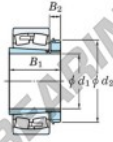

Spherical roller bearing
23034RZK-H3034-JTEKT - 23034RZK-H3034-JTEKT
<https://www.123bearing.ie/bearing-housing/roller-bearing/spherical/23034rzk-h3034-jtekt>

Boundary dimensions

PRODUCT FEATURES

Brand	JTEKT
N° Ean13	3616060791054
Inside diameter	150 mm
Outside diameter	260 mm
Thickness	67 mm
Limiting speed	1700 rpm
Dynamic load	795 kN
Static load	1090 kN
Packaging	1

contact@123bearing.ie

+33 359 36 04 90

CRT4 de Lesquin 60 Rue Du Haut De Sainghin 59273 Fretin FRANCE