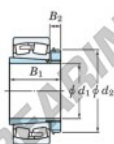

Spherical roller bearing 22230RK-H2330-JTEKT - 22230RK-H2330-JTEKT

<https://www.123bearing.ie/bearing-housing/roller-bearing/spherical/22230rk-h2330-jtekt>

Boundary dimensions

PRODUCT FEATURES

Brand	JTEKT
N° Ean13	3616060790958
Inside diameter	135 mm
Outside diameter	320 mm
Thickness	108 mm
Limiting speed	1200 rpm
Dynamic load	1540 kN
Static load	1600 kN
Packaging	1

contact@123bearing.ie

+33 359 36 04 90

CRT4 de Lesquin 60 Rue Du Haut De Sainghin 59273 Fretin FRANCE