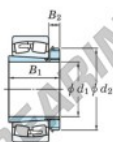

Spherical roller bearing

23030RZK-H3030-JTEKT - 23030RZK-H3030-JTEKT

https://www.123bearing.ie/bearing-housing/roller-bearing/spherical/23030rzk-h3030-jtekt

Boundary dimensions

| Bearing No. | Boundary dimensions (mm) | | | | Basic load ratings (kN) | | Limiting speeds (min ⁻¹) | |
|----------------|--------------------------|-----|----|--------|-------------------------|-----|--------------------------------------|----------|
| | d1 | D | B | r (mm) | Cr | Cor | Grease lub. | Oil lub. |
| 23030RZK-H3030 | 135 | 225 | 56 | 2.1 | 579 | 797 | 1900 | 2500 |

PRODUCT FEATURES

| | |
|------------------|---------------|
| Brand | JTEKT |
| N° Ean13 | 3616060790910 |
| Inside diameter | 135 mm |
| Outside diameter | 225 mm |
| Thickness | 56 mm |
| Limiting speed | 1900 rpm |
| Dynamic load | 579 kN |
| Static load | 797 kN |
| Packaging | 1 |