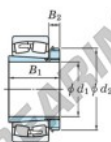

Spherical roller bearing

23030RZK-H3030-JTEKT - 23030RZK-H3030-JTEKT

https://www.123bearing.ie/bearing-housing/roller-bearing/spherical/23030rzk-h3030-jtekt

Boundary dimensions

Bearing No.	Boundary dimensions (mm)				Basic load ratings (kN)		Limiting speeds (min ⁻¹)	
	d1	D	B	r (mm)	Cr	Cor	Grease lub.	Oil lub.
23030RZK-H3030	135	225	56	2.1	579	797	1900	2500

PRODUCT FEATURES

Brand	JTEKT
N° Ean13	3616060790910
Inside diameter	135 mm
Outside diameter	225 mm
Thickness	56 mm
Limiting speed	1900 rpm
Dynamic load	579 kN
Static load	797 kN
Packaging	1

contact@123bearing.ie