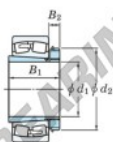

Spherical roller bearing

23030RZK-H3030-JTEKT - 23030RZK-H3030-JTEKT

https://www.123bearing.ie/bearing-housing/roller-bearing/spherical/23030rzk-h3030-jtekt

Boundary dimensions

Bearing No.	Boundary dimensions (mm)				Basic load ratings (kN)		Limiting speeds (min ⁻¹)	
	d1	D	B	r (mm)	Cr	Cor	Grease lub.	Oil lub.
23030RZK-H3030	135	225	56	2.1	579	797	1900	2500

PRODUCT FEATURES

Brand	JTEKT
N° Ean13	3616060790910
Inside diameter	135 mm
Outside diameter	225 mm
Thickness	56 mm
Limiting speed	1900 rpm
Dynamic load	579 kN
Static load	797 kN
Packaging	1

contact@123bearing.ie