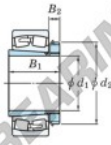

Spherical roller bearing

23030RZK-H3030-JTEKT - 23030RZK-H3030-JTEKT

https://www.123bearing.ie/bearing-housing/roller-bearing/spherical/23030rzk-h3030-jtekt

Boundary dimensions

Bearing No.	Boundary dimensions (mm)				Basic load ratings (kN)		Limiting speeds (min ⁻¹)	
	d1	D	B	r (mm)	Cr	Cor	Grease lub.	Oil lub.
23030RZK-H3030	135	225	56	2.1	579	797	1900	2500

PRODUCT FEATURES

Brand	JTEKT
N° Ean13	3616060790910
Inside diameter	135 mm
Outside diameter	225 mm
Thickness	56 mm
Limiting speed	1900 rpm
Dynamic load	579 kN
Static load	797 kN
Packaging	1

contact@123bearing.ie