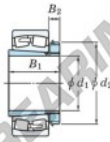

## Spherical roller bearing

### 23030RZK-H3030-JTEKT - 23030RZK-H3030-JTEKT

https://www.123bearing.ie/bearing-housing/roller-bearing/spherical/23030rzk-h3030-jtekt

Boundary dimensions

Bearing No.	Boundary dimensions (mm)				Basic load ratings (kN)		Limiting speeds (min <sup>-1</sup> )	
	d1	D	B	r (mm)	Cr	Cor	Grease lub.	Oil lub.
23030RZK-H3030	135	225	56	2.1	579	797	1900	2500

## PRODUCT FEATURES

Brand	JTEKT
N° Ean13	3616060790910
Inside diameter	135 mm
Outside diameter	225 mm
Thickness	56 mm
Limiting speed	1900 rpm
Dynamic load	579 kN
Static load	797 kN
Packaging	1

[contact@123bearing.ie](mailto:contact@123bearing.ie)