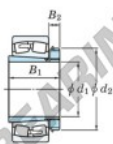

Spherical roller bearing

23030RZK-H3030-JTEKT - 23030RZK-H3030-JTEKT

https://www.123bearing.ie/bearing-housing/roller-bearing/spherical/23030rzk-h3030-jtekt

Boundary dimensions

Bearing No.	Boundary dimensions (mm)				Basic load ratings (kN)		Limiting speeds (min ⁻¹)	
	d1	D	B	r (mm)	Cr	Cor	Grease lub.	Oil lub.
23030RZK-H3030	135	225	56	2.1	579	797	1900	2500

PRODUCT FEATURES

Brand	JTEKT
N° Ean13	3616060790910
Inside diameter	135 mm
Outside diameter	225 mm
Thickness	56 mm
Limiting speed	1900 rpm
Dynamic load	579 kN
Static load	797 kN
Packaging	1

contact@123bearing.ie