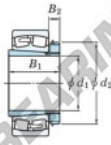

Spherical roller bearing

23030RZK-H3030-JTEKT - 23030RZK-H3030-JTEKT

https://www.123bearing.ie/bearing-housing/roller-bearing/spherical/23030rzk-h3030-jtekt

Boundary dimensions

| Bearing No. | Boundary dimensions (mm) | | | | Basic load ratings (kN) | | Limiting speeds (min ⁻¹) | |
|----------------|--------------------------|-----|----|--------|-------------------------|-----|--------------------------------------|----------|
| | d1 | D | B | r (mm) | Cr | Cor | Grease lub. | Oil lub. |
| 23030RZK-H3030 | 135 | 225 | 56 | 2.1 | 579 | 797 | 1900 | 2500 |

PRODUCT FEATURES

| | |
|------------------|---------------|
| Brand | JTEKT |
| N° Ean13 | 3616060790910 |
| Inside diameter | 135 mm |
| Outside diameter | 225 mm |
| Thickness | 56 mm |
| Limiting speed | 1900 rpm |
| Dynamic load | 579 kN |
| Static load | 797 kN |
| Packaging | 1 |