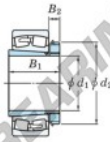

Spherical roller bearing

23030RZK-H3030-JTEKT - 23030RZK-H3030-JTEKT

https://www.123bearing.ie/bearing-housing/roller-bearing/spherical/23030rzk-h3030-jtekt

Boundary dimensions

Bearing No.	Boundary dimensions (mm)				Basic load ratings (kN)		Limiting speeds (min ⁻¹)	
	d1	D	B	r (mm)	Cr	Cor	Grease lub.	Oil lub.
23030RZK-H3030	135	225	56	2.1	579	797	1900	2500

PRODUCT FEATURES

Brand	JTEKT
N° Ean13	3616060790910
Inside diameter	135 mm
Outside diameter	225 mm
Thickness	56 mm
Limiting speed	1900 rpm
Dynamic load	579 kN
Static load	797 kN
Packaging	1

contact@123bearing.ie