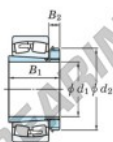

## Spherical roller bearing

### 23030RZK-H3030-JTEKT - 23030RZK-H3030-JTEKT

https://www.123bearing.ie/bearing-housing/roller-bearing/spherical/23030rzk-h3030-jtekt

Boundary dimensions

| Bearing No.    | Boundary dimensions (mm) |     |    |        | Basic load ratings (kN) |     | Limiting speeds (min <sup>-1</sup> ) |          |
|----------------|--------------------------|-----|----|--------|-------------------------|-----|--------------------------------------|----------|
|                | d1                       | D   | B  | r (mm) | Cr                      | Cor | Grease lub.                          | Oil lub. |
| 23030RZK-H3030 | 135                      | 225 | 56 | 2.1    | 579                     | 797 | 1900                                 | 2500     |

## PRODUCT FEATURES

|                  |               |
|------------------|---------------|
| Brand            | JTEKT         |
| N° Ean13         | 3616060790910 |
| Inside diameter  | 135 mm        |
| Outside diameter | 225 mm        |
| Thickness        | 56 mm         |
| Limiting speed   | 1900 rpm      |
| Dynamic load     | 579 kN        |
| Static load      | 797 kN        |
| Packaging        | 1             |