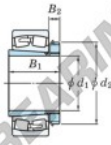

## Spherical roller bearing

### 23030RZK-H3030-JTEKT - 23030RZK-H3030-JTEKT

https://www.123bearing.ie/bearing-housing/roller-bearing/spherical/23030rzk-h3030-jtekt

Boundary dimensions

Bearing No.	Boundary dimensions (mm)				Basic load ratings (kN)		Limiting speeds (min <sup>-1</sup> )	
	d <sub>1</sub>	D <sub>2</sub>	B	r (mm)	C <sub>r</sub>	C <sub>0r</sub>	Grease lub.	Oil lub.
23030RZK-H3030	135	225	56	2.1	579	797	1900	2500

## PRODUCT FEATURES

Brand	JTEKT
N° Ean13	3616060790910
Inside diameter	135 mm
Outside diameter	225 mm
Thickness	56 mm
Limiting speed	1900 rpm
Dynamic load	579 kN
Static load	797 kN
Packaging	1

[contact@123bearing.ie](mailto:contact@123bearing.ie)