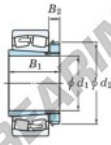

## Spherical roller bearing 23030RZK-H3030-JTEKT - 23030RZK-H3030-JTEKT

<https://www.123bearing.ie/bearing-housing/roller-bearing/spherical/23030rzk-h3030-jtekt>

Boundary dimensions

Bearing No.	Boundary dimensions (mm)				Basic load ratings (kN)		Limiting speeds (min <sup>-1</sup> )	
	d1	D	B	r (mm)	Cr	Cor	Grease lub.	Oil lub.
23030RZK-H3030	135	225	56	2.1	579	797	1900	2500

## PRODUCT FEATURES

Brand	JTEKT
N° Ean13	3616060790910
Inside diameter	135 mm
Outside diameter	225 mm
Thickness	56 mm
Limiting speed	1900 rpm
Dynamic load	579 kN
Static load	797 kN
Packaging	1

[contact@123bearing.ie](mailto:contact@123bearing.ie)