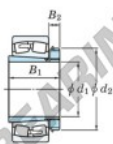

## Spherical roller bearing

### 23030RZK-H3030-JTEKT - 23030RZK-H3030-JTEKT

https://www.123bearing.ie/bearing-housing/roller-bearing/spherical/23030rzk-h3030-jtekt

Boundary dimensions

Bearing No.	Boundary dimensions (mm)				Basic load ratings (kN)		Limiting speeds (min <sup>-1</sup> )	
	d1	D	B	r (mm)	Cr	Cor	Grease lub.	Oil lub.
23030RZK-H3030	135	225	56	2.1	579	797	1900	2500

## PRODUCT FEATURES

Brand	JTEKT
N° Ean13	3616060790910
Inside diameter	135 mm
Outside diameter	225 mm
Thickness	56 mm
Limiting speed	1900 rpm
Dynamic load	579 kN
Static load	797 kN
Packaging	1

[contact@123bearing.ie](mailto:contact@123bearing.ie)