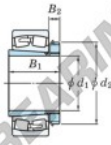

Spherical roller bearing

23030RZK-H3030-JTEKT - 23030RZK-H3030-JTEKT

https://www.123bearing.ie/bearing-housing/roller-bearing/spherical/23030rzk-h3030-jtekt

Boundary dimensions

Bearing No.	Boundary dimensions (mm)				Basic load ratings (kN)		Limiting speeds (min ⁻¹)	
	d ₁	D ₂	B	r (mm)	C _r	C _{0r}	Grease lub.	Oil lub.
23030RZK-H3030	135	225	56	2.1	579	797	1900	2500

PRODUCT FEATURES

Brand	JTEKT
N° Ean13	3616060790910
Inside diameter	135 mm
Outside diameter	225 mm
Thickness	56 mm
Limiting speed	1900 rpm
Dynamic load	579 kN
Static load	797 kN
Packaging	1

contact@123bearing.ie