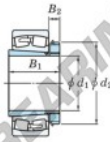

Spherical roller bearing 23030RZK-H3030-JTEKT - 23030RZK-H3030-JTEKT

https://www.123bearing.ie/bearing-housing/roller-bearing/spherical/23030rzk-h3030-jtekt

Boundary dimensions

Bearing No.	Boundary dimensions (mm)				Basic load ratings (kN)		Limiting speeds (min ⁻¹)	
	d1	D	B	r (mm)	Cr	Cor	Grease lub.	Oil lub.
23030RZK-H3030	135	225	56	2.1	579	797	1900	2500

PRODUCT FEATURES

Brand	JTEKT
N° Ean13	3616060790910
Inside diameter	135 mm
Outside diameter	225 mm
Thickness	56 mm
Limiting speed	1900 rpm
Dynamic load	579 kN
Static load	797 kN
Packaging	1

contact@123bearing.ie