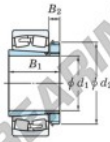

Spherical roller bearing

23030RZK-H3030-JTEKT - 23030RZK-H3030-JTEKT

https://www.123bearing.ie/bearing-housing/roller-bearing/spherical/23030rzk-h3030-jtekt

Boundary dimensions

Bearing No.	Boundary dimensions (mm)				Basic load ratings (kN)		Limiting speeds (min ⁻¹)	
	d ₁	D	B	r (mm)	C _r	C _{0r}	Grease lub.	Oil lub.
23030RZK-H3030	135	225	56	2.1	579	797	1900	2500

PRODUCT FEATURES

Brand	JTEKT
N° Ean13	3616060790910
Inside diameter	135 mm
Outside diameter	225 mm
Thickness	56 mm
Limiting speed	1900 rpm
Dynamic load	579 kN
Static load	797 kN
Packaging	1

contact@123bearing.ie