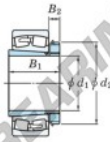

Spherical roller bearing

23030RZK-H3030-JTEKT - 23030RZK-H3030-JTEKT

https://www.123bearing.ie/bearing-housing/roller-bearing/spherical/23030rzk-h3030-jtekt

Boundary dimensions

Bearing No.	Boundary dimensions (mm)				Basic load ratings (kN)		Limiting speeds (min ⁻¹)	
	d ₁	D ₂	B	r (mm)	C _r	C _{0r}	Grease lub.	Oil lub.
23030RZK-H3030	135	225	56	2.1	579	797	1900	2500

PRODUCT FEATURES

Brand	JTEKT
N° Ean13	3616060790910
Inside diameter	135 mm
Outside diameter	225 mm
Thickness	56 mm
Limiting speed	1900 rpm
Dynamic load	579 kN
Static load	797 kN
Packaging	1

contact@123bearing.ie