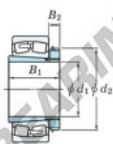

Spherical roller bearing

23030RZK-H3030-JTEKT - 23030RZK-H3030-JTEKT

https://www.123bearing.ie/bearing-housing/roller-bearing/spherical/23030rzk-h3030-jtekt

Boundary dimensions

Bearing No.	Boundary dimensions (mm)				Basic load ratings (kN)		Limiting speeds (min ⁻¹)	
	d ₁	D ₂	B	r (mm)	C _r	C _{0r}	Grease lub.	Oil lub.
23030RZK-H3030	135	225	56	2.1	579	797	1900	2500

PRODUCT FEATURES

Brand	JTEKT
N° Ean13	3616060790910
Inside diameter	135 mm
Outside diameter	225 mm
Thickness	56 mm
Limiting speed	1900 rpm
Dynamic load	579 kN
Static load	797 kN
Packaging	1

contact@123bearing.ie