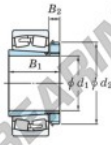

Spherical roller bearing 23030RZK-H3030-JTEKT - 23030RZK-H3030-JTEKT

<https://www.123bearing.ie/bearing-housing/roller-bearing/spherical/23030rzk-h3030-jtekt>

Boundary dimensions

Bearing No.	Boundary dimensions (mm)				Basic load ratings (kN)		Limiting speeds (min ⁻¹)	
	d1	D	B	r (mm)	Cr	Cor	Grease lub.	Oil lub.
23030RZK-H3030	135	225	56	2.1	579	797	1900	2500

PRODUCT FEATURES

Brand	JTEKT
N° Ean13	3616060790910
Inside diameter	135 mm
Outside diameter	225 mm
Thickness	56 mm
Limiting speed	1900 rpm
Dynamic load	579 kN
Static load	797 kN
Packaging	1

contact@123bearing.ie