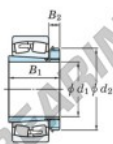

## Spherical roller bearing 23030RZK-H3030-JTEKT - 23030RZK-H3030-JTEKT

<https://www.123bearing.ie/bearing-housing/roller-bearing/spherical/23030rzk-h3030-jtekt>

Boundary dimensions

Bearing No.	Boundary dimensions (mm)				Basic load ratings (kN)		Limiting speeds (min <sup>-1</sup> )	
	d1	D	B	r (mm)	Cr	Cor	Grease lub.	Oil lub.
23030RZK-H3030	135	225	56	2.1	579	797	1900	2500

## PRODUCT FEATURES

Brand	JTEKT
N° Ean13	3616060790910
Inside diameter	135 mm
Outside diameter	225 mm
Thickness	56 mm
Limiting speed	1900 rpm
Dynamic load	579 kN
Static load	797 kN
Packaging	1

[contact@123bearing.ie](mailto:contact@123bearing.ie)