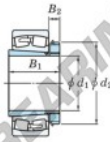

**Spherical roller bearing**  
**23030RZK-H3030-JTEKT - 23030RZK-H3030-JTEKT**  
<https://www.123bearing.ie/bearing-housing/roller-bearing/spherical/23030rzk-h3030-jtekt>

Boundary dimensions

Bearing No.	Boundary dimensions (mm)				Basic load ratings (kN)		Limiting speeds (min <sup>-1</sup> )	
	d1	D	B	r (mm)	Cr	Cor	Grease lub.	Oil lub.
23030RZK-H3030	135	225	56	2.1	579	797	1900	2500

**PRODUCT FEATURES**

Brand	JTEKT
N° Ean13	3616060790910
Inside diameter	135 mm
Outside diameter	225 mm
Thickness	56 mm
Limiting speed	1900 rpm
Dynamic load	579 kN
Static load	797 kN
Packaging	1

[contact@123bearing.ie](mailto:contact@123bearing.ie)