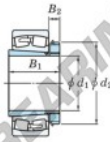

Spherical roller bearing

23030RZK-H3030-JTEKT - 23030RZK-H3030-JTEKT

<https://www.123bearing.ie/bearing-housing/roller-bearing/spherical/23030rzk-h3030-jtekt>

Boundary dimensions

Bearing No.	Boundary dimensions (mm)				Basic load ratings (kN)		Limiting speeds (min ⁻¹)	
	d1	D	B	r (mm)	Cr	Cor	Grease lub.	Oil lub.
23030RZK-H3030	135	225	56	2.1	579	797	1900	2500

PRODUCT FEATURES

Brand	JTEKT
N° Ean13	3616060790910
Inside diameter	135 mm
Outside diameter	225 mm
Thickness	56 mm
Limiting speed	1900 rpm
Dynamic load	579 kN
Static load	797 kN
Packaging	1

contact@123bearing.ie