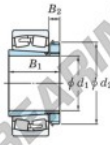

Spherical roller bearing
23030RZK-H3030-JTEKT - 23030RZK-H3030-JTEKT
<https://www.123bearing.ie/bearing-housing/roller-bearing/spherical/23030rzk-h3030-jtekt>

Boundary dimensions

Bearing No.	Boundary dimensions (mm)				Basic load ratings (kN)		Limiting speeds (min ⁻¹)	
	d1	D	B	r (mm)	Cr	Cor	Grease lub.	Oil lub.
23030RZK-H3030	135	225	56	2.1	579	797	1900	2500

PRODUCT FEATURES

Brand	JTEKT
N° Ean13	3616060790910
Inside diameter	135 mm
Outside diameter	225 mm
Thickness	56 mm
Limiting speed	1900 rpm
Dynamic load	579 kN
Static load	797 kN
Packaging	1

contact@123bearing.ie