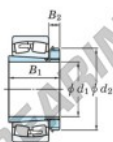

## Spherical roller bearing

### 23030RZK-H3030-JTEKT - 23030RZK-H3030-JTEKT

https://www.123bearing.ie/bearing-housing/roller-bearing/spherical/23030rzk-h3030-jtekt

Boundary dimensions

Bearing No.	Boundary dimensions (mm)				Basic load ratings (kN)		Limiting speeds (min <sup>-1</sup> )	
	d1	D	B	r (mm)	Cr	Cor	Grease lub.	Oil lub.
23030RZK-H3030	135	225	56	2.1	579	797	1900	2500

## PRODUCT FEATURES

Brand	JTEKT
N° Ean13	3616060790910
Inside diameter	135 mm
Outside diameter	225 mm
Thickness	56 mm
Limiting speed	1900 rpm
Dynamic load	579 kN
Static load	797 kN
Packaging	1

[contact@123bearing.ie](mailto:contact@123bearing.ie)