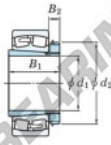

**Spherical roller bearing**  
**23030RZK-H3030-JTEKT - 23030RZK-H3030-JTEKT**  
<https://www.123bearing.ie/bearing-housing/roller-bearing/spherical/23030rzk-h3030-jtekt>

Boundary dimensions

Bearing No.	Boundary dimensions (mm)				Basic load ratings (kN)		Limiting speeds (min <sup>-1</sup> )	
	d1	D	B	r (mm)	Cr	Cor	Grease lub.	Oil lub.
23030RZK-H3030	135	225	56	2.1	579	797	1900	2500

**PRODUCT FEATURES**

Brand	JTEKT
N° Ean13	3616060790910
Inside diameter	135 mm
Outside diameter	225 mm
Thickness	56 mm
Limiting speed	1900 rpm
Dynamic load	579 kN
Static load	797 kN
Packaging	1

[contact@123bearing.ie](mailto:contact@123bearing.ie)