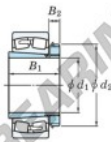

Spherical roller bearing

23030RZK-H3030-JTEKT - 23030RZK-H3030-JTEKT

https://www.123bearing.ie/bearing-housing/roller-bearing/spherical/23030rzk-h3030-jtekt

Boundary dimensions

Bearing No.	Boundary dimensions (mm)				Basic load ratings (kN)		Limiting speeds (min ⁻¹)	
	d1	D	B	r (mm)	Cr	Cor	Grease lub.	Oil lub.
23030RZK-H3030	135	225	56	2.1	579	797	1900	2500

PRODUCT FEATURES

Brand	JTEKT
N° Ean13	3616060790910
Inside diameter	135 mm
Outside diameter	225 mm
Thickness	56 mm
Limiting speed	1900 rpm
Dynamic load	579 kN
Static load	797 kN
Packaging	1

contact@123bearing.ie