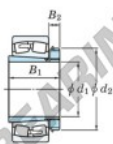

## Spherical roller bearing

### 23030RZK-H3030-JTEKT - 23030RZK-H3030-JTEKT

https://www.123bearing.ie/bearing-housing/roller-bearing/spherical/23030rzk-h3030-jtekt

Boundary dimensions

| Bearing No.    | Boundary dimensions (mm) |     |    |        | Basic load ratings (kN) |     | Limiting speeds (min <sup>-1</sup> ) |          |
|----------------|--------------------------|-----|----|--------|-------------------------|-----|--------------------------------------|----------|
|                | d1                       | D   | B  | r (mm) | Cr                      | Cor | Grease lub.                          | Oil lub. |
| 23030RZK-H3030 | 135                      | 225 | 56 | 2.1    | 579                     | 797 | 1900                                 | 2500     |

## PRODUCT FEATURES

|                  |               |
|------------------|---------------|
| Brand            | JTEKT         |
| N° Ean13         | 3616060790910 |
| Inside diameter  | 135 mm        |
| Outside diameter | 225 mm        |
| Thickness        | 56 mm         |
| Limiting speed   | 1900 rpm      |
| Dynamic load     | 579 kN        |
| Static load      | 797 kN        |
| Packaging        | 1             |