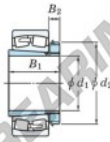

Spherical roller bearing
23030RZK-H3030-JTEKT - 23030RZK-H3030-JTEKT
<https://www.123bearing.ie/bearing-housing/roller-bearing/spherical/23030rzk-h3030-jtekt>

Boundary dimensions

Bearing No.	Boundary dimensions (mm)				Basic load ratings (kN)		Limiting speeds (min ⁻¹)	
	d1	D	B	r (mm)	Cr	Cor	Grease lub.	Oil lub.
23030RZK-H3030	135	225	56	2.1	579	797	1900	2500

PRODUCT FEATURES

Brand	JTEKT
N° Ean13	3616060790910
Inside diameter	135 mm
Outside diameter	225 mm
Thickness	56 mm
Limiting speed	1900 rpm
Dynamic load	579 kN
Static load	797 kN
Packaging	1

contact@123bearing.ie