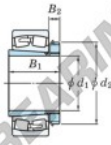

## Spherical roller bearing

### 23030RZK-H3030-JTEKT - 23030RZK-H3030-JTEKT

https://www.123bearing.ie/bearing-housing/roller-bearing/spherical/23030rzk-h3030-jtekt

Boundary dimensions

Bearing No.	Boundary dimensions (mm)				Basic load ratings (kN)		Limiting speeds (min <sup>-1</sup> )	
	d1	D	B	r (mm)	Cr	Cor	Grease lub.	Oil lub.
23030RZK-H3030	135	225	56	2.1	579	797	1900	2500

## PRODUCT FEATURES

Brand	JTEKT
N° Ean13	3616060790910
Inside diameter	135 mm
Outside diameter	225 mm
Thickness	56 mm
Limiting speed	1900 rpm
Dynamic load	579 kN
Static load	797 kN
Packaging	1

[contact@123bearing.ie](mailto:contact@123bearing.ie)