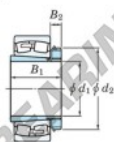

## Spherical roller bearing

### 23128RZK-H3128-JTEKT - 23128RZK-H3128-JTEKT

https://www.123bearing.ie/bearing-housing/roller-bearing/spherical/23128rzk-h3128-jtekt

Boundary dimensions

Bearing No.	Boundary dimensions (mm)				Basic load ratings (kN)		Limiting speeds (min./1)	
	d1	d2	B	B1	Cr	Cor	Grease lub.	Oil lub.
23128RZK-H3128	115	225	93	4	1310	1340	1700	2200

## PRODUCT FEATURES

Brand	JTEKT
N° Ean13	3616060790873
Inside diameter	125 mm
Outside diameter	225 mm
Thickness	68 mm
Limiting speed	1900 rpm
Dynamic load	710 kN
Static load	940 kN
Packaging	1

[contact@123bearing.ie](mailto:contact@123bearing.ie)