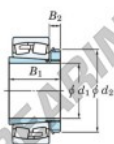

Spherical roller bearing 22322RZK-H2322X-JTEKT - 22322RZK-H2322X-JTEKT

<https://www.123bearing.ie/bearing-housing/roller-bearing/spherical/22322rzk-h2322x-jtekt>

Boundary dimensions

PRODUCT FEATURES

Brand	JTEKT
N° Ean13	3616060789860
Inside diameter	100 mm
Outside diameter	240 mm
Thickness	80 mm
Limiting speed	1900 rpm
Dynamic load	1040 kN
Static load	1040 kN
Packaging	1

contact@123bearing.ie

+33 359 36 04 90

CRT4 de Lesquin 60 Rue Du Haut De Sainghin 59273 Fretin FRANCE