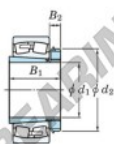

Spherical roller bearing 22320RZK-H2320X-JTEKT - 22320RZK-H2320X-JTEKT

<https://www.123bearing.ie/bearing-housing/roller-bearing/spherical/22320rzk-h2320x-jtekt>

Boundary dimensions

Bearing No.	Boundary dimensions (mm)			Basic load ratings (kN)	Limiting speeds (min ⁻¹)		
	d1	B	B2		Grease lub.	Oil lub.	
22320RZK-H2320X	90	215	73	875	877	2200	3000

PRODUCT FEATURES

Brand	JTEKT
N° Ean13	3616060789808
Inside diameter	90 mm
Outside diameter	215 mm
Thickness	73 mm
Limiting speed	2200 rpm
Dynamic load	875 kN
Static load	877 kN
Packaging	1

contact@123bearing.ie