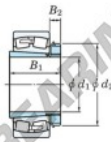

Spherical roller bearing

21316RZK-H316X-JTEKT - 21316RZK-H316X-JTEKT

https://www.123bearing.ie/bearing-housing/roller-bearing/spherical/21316rzk-h316x-jtekt

Boundary dimensions

Bearing No.	Boundary dimensions (mm)				Basic load ratings (kN)		Limiting speeds (min ⁻¹)	
	d1	D	B	r (mm)	C0	C10	Grease lub.	Oil lub.
21316RZK-H316X	70	170	39	2.1	344	339	2900	2900

PRODUCT FEATURES

Brand	JTEKT
N° Ean13	3616060789648
Inside diameter	70 mm
Outside diameter	170 mm
Thickness	39 mm
Limiting speed	2900 rpm
Dynamic load	344 kN
Static load	339 kN
Packaging	1

contact@123bearing.ie