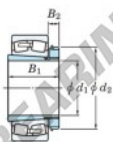

Spherical roller bearing

22216RZK-H316X-JTEKT - 22216RZK-H316X-JTEKT

https://www.123bearing.ie/bearing-housing/roller-bearing/spherical/22216rzk-h316x-jtekt

Boundary dimensions

Bearing No.	Boundary dimensions (mm)				Basic load ratings (kN)		Limiting speeds (min ⁻¹)	
	d1	D	B	r (mm)	C _r	C _{0r}	Grease lub.	Oil lub.
22216RZK-H316X	65	160	55	2.1	492	473	3000	4100

PRODUCT FEATURES

Brand	JTEKT
N° Ean13	3616060789631
Inside diameter	70 mm
Outside diameter	140 mm
Thickness	33 mm
Limiting speed	3300 rpm
Dynamic load	271 kN
Static load	271 kN
Packaging	1

contact@123bearing.ie