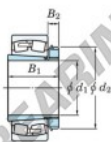

Spherical roller bearing

21310RZK-H310X-JTEKT - 21310RZK-H310X-JTEKT

https://www.123bearing.ie/bearing-housing/roller-bearing/spherical/21310rzk-h310x-jtekt

Boundary dimensions

Bearing No.	Boundary dimensions (mm)				Basic load ratings (kN)		Limiting speeds (min ⁻¹)	
	d1	D	B	r (mm)	Cr	Cor	Grease lub.	Oil lub.
21310RZK+H310X	45	110	27	2	157	151	4500	6100

PRODUCT FEATURES

Brand	JTEKT
N° Ean13	3616060789471
Inside diameter	45 mm
Outside diameter	110 mm
Thickness	27 mm
Limiting speed	4500 rpm
Dynamic load	157 kN
Static load	151 kN
Packaging	1

contact@123bearing.ie