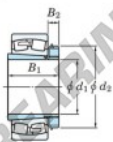

Spherical roller bearing

22210RZK-H310X-JTEKT - 22210RZK-H310X-JTEKT

https://www.123bearing.ie/bearing-housing/roller-bearing/spherical/22210rzk-h310x-jtekt

Boundary dimensions

Bearing No.	Boundary dimensions (mm)				Basic load ratings (kN)		Limiting speeds (min ⁻¹)	
	d1	d2	B	r (mm)	Cr	C0r	Grease lub.	Oil lub.
22210RZK-H310X	45	90	23	1.1	128	122	5400	7200

PRODUCT FEATURES

Brand	JTEKT
N° Ean13	3616060789464
Inside diameter	45 mm
Outside diameter	90 mm
Thickness	23 mm
Limiting speed	5400 rpm
Dynamic load	128 kN
Static load	122 kN
Packaging	1

contact@123bearing.ie