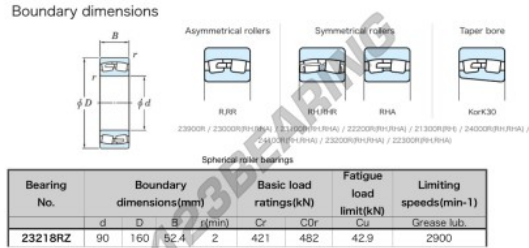

Deep groove ball bearing single row 23218-RZ-JTEKT - 23218-RZ-JTEKT

<https://www.123bearing.ie/bearing-housing/deep-groove-bearing/single-row/23218-rz-jtekt>

PRODUCT FEATURES

Brand	JTEKT
N° Ean13	3616060661876
Inside diameter	90 mm
Outside diameter	160 mm
Thickness	52.4 mm
Limiting speed	2900 rpm
Dynamic load	421 kN
Static load	482 kN
Packaging	1