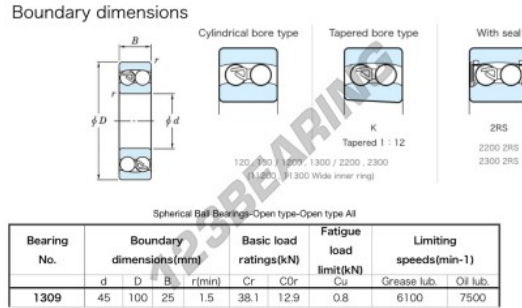

Self aligning ball bearing 1309-JTEKT - 1309-JTEKT

<https://www.123bearing.ie/bearing-housing/deep-groove-bearing/sefl-aligning/1309-jtekt>

PRODUCT FEATURES

Brand	JTEKT
N° Ean13	4549250088056
Inside diameter	45 mm
Outside diameter	100 mm
Thickness	25 mm
Limiting speed	7500 rpm
Dynamic load	38.1 kN
Static load	12.9 kN
Packaging	1