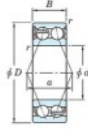

Deep groove ball bearing single row 5204-ZZ-JTEKT - 5204-ZZ-JTEKT

<https://www.123bearing.ie/bearing-housing/deep-groove-bearing/single-row/5204-zz-jtekt>

Boundary dimensions

Double Angular - Shielded ZZ

Bearing No.	Boundary dimensions(mm)				Basic load ratings(kN)		Fatigue load limit(kN)	Limiting speeds(min-1)
	d	D	B	r (min)	Cr	C0r	C0	Grease lub
5204 ZZ	20	47	20.6	1	20	10.8	0.56	8800

PRODUCT FEATURES

Brand	JTEKT
N° Ean13	4549250136054
Inside diameter	20 mm
Sealing	Shield on both sides
Outside diameter	47 mm
Thickness	20.6 mm
Limiting speed	8800 rpm
Weight	171 g
Dynamic load	20 kN
Static load	10.8 kN
Packaging	1