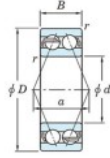

## Deep groove ball bearing single row 3216-JTEKT - 3216-JTEKT

<https://www.123bearing.ie/bearing-housing/deep-groove-bearing/single-row/3216-jtekt>

Boundary dimensions

Angular Ball bearings - Double-row - Open

Bearing No.	Boundary dimensions(mm)				Basic load ratings(kN)		Fatigue load limit(kN)	Limiting speeds(min-1)
	d	D	B	r(min)	Cr	COR	Cu	Grease lub.
3216	80	140	44.4	2	122	121	5.95	2700

## PRODUCT FEATURES

Brand	JTEKT
N° Ean13	4549250124075
Inside diameter	80 mm
Outside diameter	140 mm
Thickness	44.4 mm
Limiting speed	2700 rpm
Dynamic load	122 kN
Static load	121 kN
Packaging	1

[contact@123bearing.ie](mailto:contact@123bearing.ie)