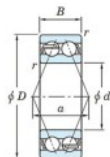

## Deep groove ball bearing single row 5208-JTEKT - 5208-JTEKT

<https://www.123bearing.ie/bearing-housing/deep-groove-bearing/single-row/5208-jtekt>

Boundary dimensions

Angular ball bearings - Double-row - Open

Bearing No.	Boundary dimensions(mm)				Basic load ratings(kN)		Fatigue load limit(kN)	Limiting speeds(min-1)
	d	D	B	r(min)	Cr	Cor	Cu	Grease lub.
5208	40	80	30.2	1.1	55.5	33.6	1.75	5000

### PRODUCT FEATURES

Brand	JTEKT
N° Ean13	4549250136474
Inside diameter	40 mm
Outside diameter	80 mm
Thickness	30.2 mm
Limiting speed	5000 rpm
Dynamic load	55.5 kN
Static load	33.6 kN
Packaging	1

[contact@123bearing.ie](mailto:contact@123bearing.ie)