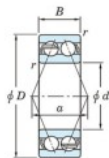

Deep groove ball bearing single row 3203-JTEKT - 3203-JTEKT

<https://www.123bearing.ie/bearing-housing/deep-groove-bearing/single-row/3203-jtekt>

Boundary dimensions

Angular Ball bearings - Double-row - Open

Bearing No.	Boundary dimensions(mm)				Basic load ratings(kN)		Fatigue load limit(kN)	Limiting speeds(min-1)
	d	D	B	r(min)	Cr	Cor	Cu	Grease lub
3203	17	40	17.5	0.6	17.2	10.8	0.56	11000

PRODUCT FEATURES