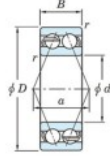

Deep groove ball bearing single row 5203-JTEKT - 5203-JTEKT

<https://www.123bearing.ie/bearing-housing/deep-groove-bearing/single-row/5203-jtekt>

Boundary dimensions

Angular Ball Bearings - Double-row - Open

| Bearing No. | Boundary dimensions(mm) | | | | Basic load ratings(kN) | | Fatigue load limit(kN) | Limiting speeds(min-1) |
|-------------|-------------------------|----|------|--------|------------------------|------|------------------------|------------------------|
| | d | D | B | r(min) | Cr | CoR | Cu | Grease lub. |
| 5203 | 17 | 40 | 17.5 | 0.6 | 16.5 | 8.15 | 0.42 | 11000 |

PRODUCT FEATURES

| | |
|------------------|---------------|
| Brand | JTEKT |
| N° Ean13 | 4549250135934 |
| Inside diameter | 17 mm |
| Outside diameter | 40 mm |
| Thickness | 17.5 mm |
| Limiting speed | 11000 rpm |
| Weight | 103 g |
| Dynamic load | 16.5 kN |
| Static load | 8.15 kN |
| Packaging | 1 |