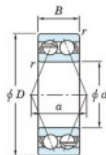

Deep groove ball bearing single row 3201-JTEKT - 3201-JTEKT

<https://www.123bearing.ie/bearing-housing/deep-groove-bearing/single-row/3201-jtekt>

Boundary dimensions

Angular Ball bearings - Double-row - Open

Bearing No.	Boundary dimensions(mm)				Basic load ratings(kN)		Fatigue load limit(kN)	Limiting speeds(min-1)
	d	D	B	r (min)	Cr	C0r	Cu	Grease lub.
3201	12	32	15.9	0.6	12.1	7.15	0.37	14000

PRODUCT FEATURES

Brand	JTEKT
N° Ean13	3616060659675
Inside diameter	12 mm
Outside diameter	32 mm
Thickness	15.9 mm
Limiting speed	14000 rpm
Dynamic load	12.1 kN
Static load	7.15 kN
Packaging	1

contact@123bearing.ie

+33 359 36 04 90