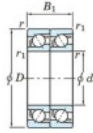

Deep groove ball bearing single row 7324-CDT-FY-JTEKT - 7324-CDT-FY-JTEKT

<https://www.123bearing.ie/bearing-housing/deep-groove-bearing/single-row/7324-cdt-fy-jtekt>

Boundary dimensions

Bearing No.	Boundary dimensions(mm)					Basic load ratings(kN)		Fatigue load factor		Limiting speeds(min-1)
	d	D	B	r1(mm)	r2(mm)	Cr	Cor	C0	f0	Grease lub
7324CDT FY	120	260	110	3	1.1	538	542	20.3	13.7	3300

PRODUCT FEATURES

Brand	JTEKT
N° Ean13	3616060658715
Inside diameter	120 mm
Outside diameter	260 mm
Thickness	110 mm
Limiting speed	3300 rpm
Dynamic load	538 kN
Static load	542 kN
Packaging	1

contact@123bearing.ie

+33 359 36 04 90

CRT4 de Lesquin 60 Rue Du Haut De Sainghin 59273 Fretin FRANCE