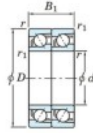

Deep groove ball bearing single row 7324-DT-FY-JTEKT - 7324-DT-FY-JTEKT

<https://www.123bearing.ie/bearing-housing/deep-groove-bearing/single-row/7324-dt-fy-jtekt>

Boundary dimensions

Bearing No.	Boundary dimensions(mm)					Basic load ratings(kN)		Fatigue load limit(kN)		factor	Limiting speeds(min-1)
	d	D	B	r1(mm)	r12(mm)	Cr	Cor	C0	#0		
7324DT FY	120	260	110	3	1.1	500	504	18.9	-	-	2400

PRODUCT FEATURES

Brand	JTEKT
N° Ean13	3616060658708
Inside diameter	120 mm
Inside diameter	4.724" inch
Outside diameter	260 mm
Outside diameter	10.236" inch
Thickness	110 mm
Thickness	4.331" inch
Limiting speed	2400 rpm
Dynamic load	500 kN
Static load	504 kN
Packaging	1

contact@123bearing.ie

+33 359 36 04 90

CRT4 de Lesquin 60 Rue Du Haut De Sainghin 59273 Fretin FRANCE