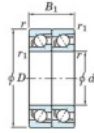

Deep groove ball bearing single row 7224-BDT-FY-JTEKT - 7224-BDT-FY-JTEKT

<https://www.123bearing.ie/bearing-housing/deep-groove-bearing/single-row/7224-bdt-fy-jtekt>

Boundary dimensions

Bearing No.	Boundary dimensions(mm)					Basic load ratings(kN)		Fatigue load factor		Limiting speeds(min-1)
	d	D	B	r1(mm)	r2(mm)	Cr	C0r	C0i	#0	Grease lub.
7224BDT FY	120	215	80	2.1	1.1	321	302	13.6	-	2100

PRODUCT FEATURES

Brand	JTEKT
N° Ean13	3616060658654
Inside diameter	120 mm
Outside diameter	215 mm
Thickness	80 mm
Limiting speed	2100 rpm
Dynamic load	321 kN
Static load	302 kN
Packaging	1

contact@123bearing.ie

+33 359 36 04 90

CRT4 de Lesquin 60 Rue Du Haut De Sainghin 59273 Fretin FRANCE