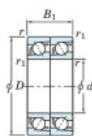

Deep groove ball bearing single row 7418-DT-FY-JTEKT - 7418-DT-FY-JTEKT

<https://www.123bearing.ie/bearing-housing/deep-groove-bearing/single-row/7418-dt-fy-jtekt>

Boundary dimensions

Bearing No.	Boundary dimensions(mm)					Basic load ratings(kN)		Fatigue load factor		Limiting speeds(min-1)
	d	D	B	r1(mm)	r(mm)	Cr	CO*	C02	f0	Grease lub.
7418DT FY	90	225	108	4	1.5	439	393	16.2	-	2100

PRODUCT FEATURES

Brand	JTEKT
N° Ean13	3616060658104
Inside diameter	90 mm
Outside diameter	225 mm
Thickness	108 mm
Limiting speed	2100 rpm
Dynamic load	439 kN
Static load	393 kN
Packaging	1

contact@123bearing.ie

+33 359 36 04 90

CRT4 de Lesquin 60 Rue Du Haut De Sainghin 59273 Fretin FRANCE