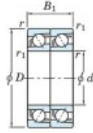

Deep groove ball bearing single row 7918-CDT-FY-JTEKT - 7918-CDT-FY-JTEKT

<https://www.123bearing.ie/bearing-housing/deep-groove-bearing/single-row/7918-cdt-fy-jtekt>

Boundary dimensions

Bearing No.	Boundary dimensions(mm)					Basic load ratings(kN)		Fatigue load factor		Limiting speeds(min-1)
	d	D	B	r1(mm)	r2(mm)	C_r	C_{0r}	f₀	f₁	Grease lub.
7918CDT FY	90	125	36	1.1	0.6	80.3	85.2	4.25	16.6	6200

PRODUCT FEATURES

Brand	JTEKT
N° Ean13	3616060657985
Inside diameter	90 mm
Inside diameter	3.543" inch
Outside diameter	125 mm
Outside diameter	4.921" inch
Thickness	36 mm
Thickness	1.417" inch
Limiting speed	6200 rpm
Dynamic load	80.3 kN
Static load	85.2 kN
Packaging	1

contact@123bearing.ie

+33 359 36 04 90

CRT4 de Lesquin 60 Rue Du Haut De Sainghin 59273 Fretin FRANCE