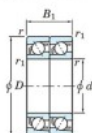

Deep groove ball bearing single row 7314-CDT-FY-JTEKT - 7314-CDT-FY-JTEKT

<https://www.123bearing.ie/bearing-housing/deep-groove-bearing/single-row/7314-cdt-fy-jtekt>

Boundary dimensions

Bearing No.	Boundary dimensions(mm)					Basic load ratings(kN)		Fatigue load factor		Limiting speeds(min-1)
	d	D	B	r (mm)	r1 (mm)	C_r	C_{0r}	f₀	f₁	Grease Lub.
7314CDT FY	70	150	70	2.1	1.1	256	184	13	13.4	5900

PRODUCT FEATURES

Brand	JTEKT
N° Ean13	3616060657497
Inside diameter	70 mm
Outside diameter	150 mm
Thickness	70 mm
Limiting speed	5900 rpm
Dynamic load	256 kN
Static load	184 kN
Packaging	1

contact@123bearing.ie

+33 359 36 04 90

CRT4 de Lesquin 60 Rue Du Haut De Sainghin 59273 Fretin FRANCE