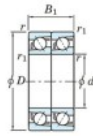

Deep groove ball bearing single row 7314-DT-FY-JTEKT - 7314-DT-FY-JTEKT

<https://www.123bearing.ie/bearing-housing/deep-groove-bearing/single-row/7314-dt-fy-jtekt>

Boundary dimensions

Bearing No.	Boundary dimensions(mm)					Basic load ratings(kN)		Fatigue load factor	Limiting speeds(min-1)
	d	D	B	r1(mm)	r2(mm)	Cr	Co	f0	Grease lub.
7314DT FY	70	150	70	2.1	1.1	239	172	11.4	- 4300

PRODUCT FEATURES

Brand	JTEKT
N° Ean13	3616060657480
Inside diameter	70 mm
Outside diameter	150 mm
Thickness	70 mm
Limiting speed	4300 rpm
Dynamic load	239 kN
Static load	172 kN
Packaging	1

contact@123bearing.ie

+33 359 36 04 90

CRT4 de Lesquin 60 Rue Du Haut De Sainghin 59273 Fretin FRANCE