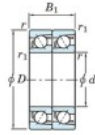

Deep groove ball bearing single row 7914-CDT-FY-JTEKT - 7914-CDT-FY-JTEKT

<https://www.123bearing.ie/bearing-housing/deep-groove-bearing/single-row/7914-cdt-fy-jtekt>

Boundary dimensions

Bearing No.	Boundary dimensions(mm)					Basic load ratings(kN)		Fatigue load factor		Limiting speeds(min-1)
	d	D	B	r1(mm)	r2(mm)	Cr	C0r	C0i	n0	Grease Lub.
7914CDT FY	70	100	32	1	0.6	58.8	58	3.05	16.4	7800

PRODUCT FEATURES

Brand	JTEKT
N° Ean13	3616060657381
Inside diameter	70 mm
Outside diameter	100 mm
Thickness	32 mm
Limiting speed	7800 rpm
Dynamic load	58.8 kN
Static load	58 kN
Packaging	1

contact@123bearing.ie

+33 359 36 04 90

CRT4 de Lesquin 60 Rue Du Haut De Sainghin 59273 Fretin FRANCE