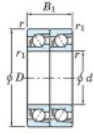

Deep groove ball bearing single row 7208-CDT-FY-JTEKT - 7208-CDT-FY-JTEKT

<https://www.123bearing.ie/bearing-housing/deep-groove-bearing/single-row/7208-cdt-fy-jtekt>

Boundary dimensions

Bearing No.	Boundary dimensions(mm)					Basic load ratings(kN)		Fatigue load factor		Limiting speeds(min-1)
	d	D	B	r1(mm)	r2(mm)	C_r	C_{0r}	C₁₀	f₀	Grosses Ltd.
7208CDT FY	40	80	36	1.1	0.6	73.8	50.4	3.45	14.2	11000

PRODUCT FEATURES

Brand	JTEKT
N° Ean13	3616060656612
Inside diameter	40 mm
Inside diameter	1.575" inch
Outside diameter	80 mm
Outside diameter	3.15" inch
Thickness	36 mm
Thickness	1.417" inch
Limiting speed	11000 rpm
Dynamic load	73.8 kN
Static load	50.4 kN
Packaging	1

contact@123bearing.ie

+33 359 36 04 90

CRT4 de Lesquin 60 Rue Du Haut De Sainghin 59273 Fretin FRANCE