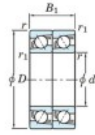

Deep groove ball bearing single row 7405-DT-FY-JTEKT - 7405-DT-FY-JTEKT

<https://www.123bearing.ie/bearing-housing/deep-groove-bearing/single-row/7405-dt-fy-jtekt>

Boundary dimensions

Bearing No.	Boundary dimensions(mm)						Basic load ratings(kN)		Fatigue load factor		Limiting speeds(min-1)
	d	D	B	r1(mm)	r2(mm)	Cr	C0r	C0	f0	Grease life	
7405DT FY	25	80	42	1.5	1	80.7	46.3	3.6	-	6400	

PRODUCT FEATURES

Brand	JTEKT
N° Ean13	3616060656261
Inside diameter	25 mm
Outside diameter	80 mm
Thickness	42 mm
Limiting speed	6400 rpm
Dynamic load	80.7 kN
Static load	46.3 kN
Packaging	1

contact@123bearing.ie

+33 359 36 04 90

CRT4 de Lesquin 60 Rue Du Haut De Sainghin 59273 Fretin FRANCE