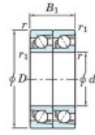

Deep groove ball bearing single row 7204-BDT-FY-JTEKT - 7204-BDT-FY-JTEKT

<https://www.123bearing.ie/bearing-housing/deep-groove-bearing/single-row/7204-bdt-fy-jtekt>

Boundary dimensions

Bearing No.	Boundary dimensions(mm)						Basic load ratings(kN)		Fatigue load factor		Limiting speeds(min-1)
	d	D	B	r1(mm)	r2(mm)	Cr	Cor	C01	B	Grease Lub.	
7204BDT FY	20	47	28	1	0.6	27	15.4	1	-	10000	

PRODUCT FEATURES

Brand	JTEKT
N° Ean13	3616060656070
Inside diameter	20 mm
Outside diameter	47 mm
Thickness	28 mm
Limiting speed	10000 rpm
Dynamic load	27 kN
Static load	15.4 kN
Packaging	1

contact@123bearing.ie

+33 359 36 04 90

CRT4 de Lesquin 60 Rue Du Haut De Sainghin 59273 Fretin FRANCE