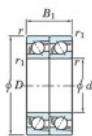

Deep groove ball bearing single row 7200-CDT-FY-JTEKT - 7200-CDT-FY-JTEKT

<https://www.123bearing.ie/bearing-housing/deep-groove-bearing/single-row/7200-cdt-fy-jtekt>

Boundary dimensions

Bearing No.	Boundary dimensions(mm)						Basic load ratings(kN)		Fatigue load factor		Limiting speeds(min-1)
	d	D	B	r1(min)	r1(max)	r2	C0*	C0*	C0*	f0	Grease Lub.
7200CDT FY	10	30	18	0.6	0.3	10.2	4.7	0.24	13.4		32000

PRODUCT FEATURES

Brand	JTEKT
N° Ean13	3616060655745
Inside diameter	10 mm
Inside diameter	0.394" inch
Outside diameter	30 mm
Outside diameter	1.181" inch
Thickness	18 mm
Thickness	0.709" inch
Limiting speed	32000 rpm
Dynamic load	10.2 kN
Static load	4.7 kN
Packaging	1

contact@123bearing.ie

+33 359 36 04 90

CRT4 de Lesquin 60 Rue Du Haut De Sainghin 59273 Fretin FRANCE