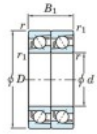

Deep groove ball bearing single row 7200-BDT-FY-JTEKT - 7200-BDT-FY-JTEKT

<https://www.123bearing.ie/bearing-housing/deep-groove-bearing/single-row/7200-bdt-fy-jtekt>

Boundary dimensions

Bearing No.	Boundary dimensions(mm)					Basic load ratings(kN)		Fatigue load limit(kN)	factor	Limiting speeds(min-1)
	d	D	B	r (mm)	r1 (mm)	C_r	C_{0r}	P₀	f₀	Grease lub.
7200BDT FY	10	30	18	0.6	0.3	8.7	4.05	0.21	-	18000

PRODUCT FEATURES

Brand	JTEKT
N° Ean13	3616060655721
Inside diameter	10 mm
Outside diameter	30 mm
Thickness	18 mm
Limiting speed	18000 rpm
Dynamic load	8.7 kN
Static load	4.05 kN
Packaging	1

contact@123bearing.ie

+33 359 36 04 90

CRT4 de Lesquin 60 Rue Du Haut De Sainghin 59273 Fretin FRANCE