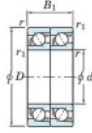

Deep groove ball bearing single row 7319-DT-JTEKT - 7319-DT-JTEKT

<https://www.123bearing.ie/bearing-housing/deep-groove-bearing/single-row/7319-dt-jtekt>

Boundary dimensions

Bearing No.	Boundary dimensions(mm)					Basic load ratings(kN)		Fatigue load factor	Limiting speeds(min-1)
	d	D	B	r1(mm)	r2(mm)	Cr	Cor	fw	Grease lub.
7319DT	95	200	90	3	1.1	371	325	13.8	2500

PRODUCT FEATURES

Brand	JTEKT
N° Ean13	3616060655608
Inside diameter	95 mm
Outside diameter	200 mm
Thickness	90 mm
Limiting speed	2500 rpm
Dynamic load	371 kN
Static load	325 kN
Packaging	1

contact@123bearing.ie

+33 359 36 04 90

CRT4 de Lesquin 60 Rue Du Haut De Sainghin 59273 Fretin FRANCE